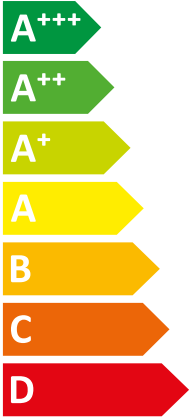

ENERG
енергия · ενεργεια

VWL 105/7.2 AS 230V S3 + VWL

Vaillant

108/7.2 IS

A⁺⁺

A

Two icons showing sound power levels. The top icon shows a speaker inside a house with the value **41 dB**. The bottom icon shows a speaker outside a house with the value **63 dB**.

A legend for power consumption in kW, shown as a vertical list of three colored squares: dark blue for **8 kW**, medium blue for **8 kW**, and light blue for **7 kW**.