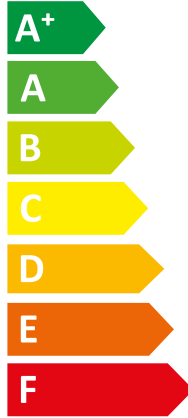

ENERG
енергия · ενεργεια

VWL 105/7.2 AS 230V S3 + VWL

Vaillant

108/7.2 IS

A⁺⁺

A

Two icons showing sound power levels. The top icon shows a speaker inside a house with the value **41 dB**. The bottom icon shows a speaker outside a house with the value **63 dB**.

A legend for power consumption in kW, shown as a vertical list of three colored squares: dark blue for **8 kW**, medium blue for **8 kW**, and light blue for **7 kW**.