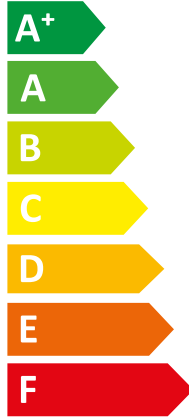

ENERG
енергия · ενέργεια

VWL 85/7.2 AS 230V S3 + VWL

Vaillant

108/7.2 IS

A++

A

Two icons showing sound power levels. The top icon shows a speaker inside a house with the value **41 dB**. The bottom icon shows a speaker outside a house with the value **63 dB**.

A legend for power consumption in kW, shown as a vertical list of three colored squares: dark blue for **8 kW**, medium blue for **8 kW**, and light blue for **7 kW**.