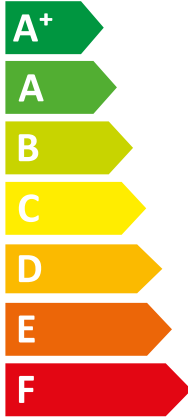

**ENERG**  
енергия · ενεργεια

VWL 65/7.2 AS 230V S3 + VWL

Vaillant

108/7.2 IS

**A++**

**A**

Two icons showing sound power levels. The top icon shows a speaker inside a house with the value **41 dB**. The bottom icon shows a speaker outside a house with the value **63 dB**.

Legend for power consumption in kW, shown as colored squares: a dark blue square for 4 kW, a medium blue square for 5 kW, and a light blue square for 5 kW.