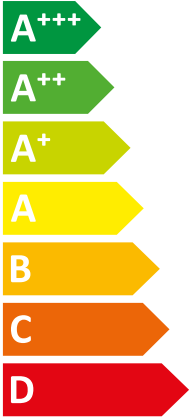

**ENERG**  
енергия · ενεργεια

VWL 65/7.2 AS 230V S3 + VWL

Vaillant

108/7.2 IS

**A++**

**A**

Two icons showing sound power levels. The top icon shows a speaker inside a house with the value **41 dB**. The bottom icon shows a speaker outside a house with the value **63 dB**.

Legend for power consumption in kW, shown as colored squares: a dark blue square for 4 kW, a medium blue square for 5 kW, and a light blue square for 5 kW.